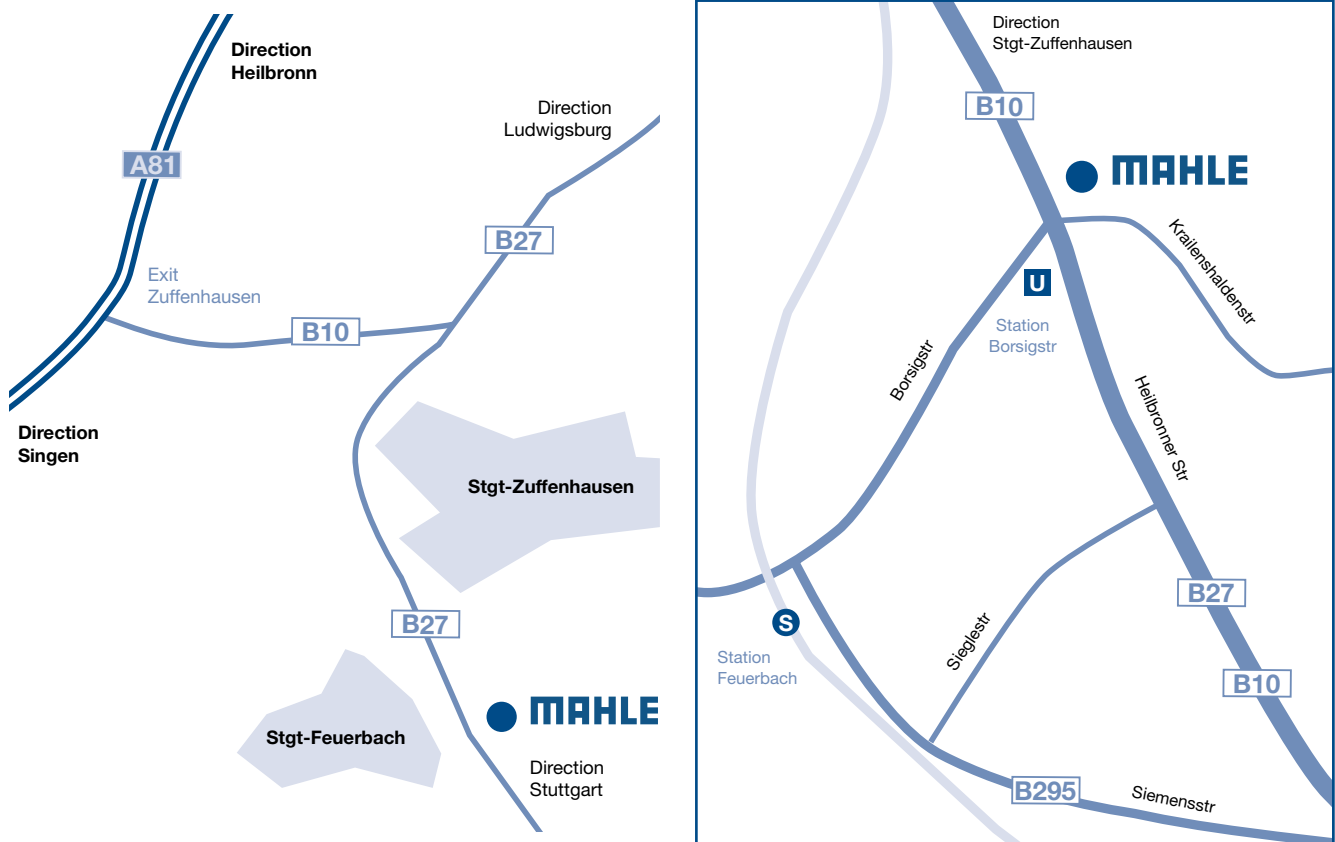

Arrival

MAHLE Behr Industry GmbH & Co. KG Stuttgart

MAHLE Behr Industry GmbH & Co. KG

Heilbronner Straße 380
D-70469 Stuttgart

Phone +49 711 501-42100
Fax +49 711 501-42396

www.mahle-behr-industry.com

Description MAHLE Behr Industry Stuttgart

[A81] from direction Würzburg/Singen

Follow the freeway (Autobahn) A81 to the Stuttgart-Zuffenhausen exit. Branch off onto the B10 highway towards Stuttgart, and continue into the city. At the end of the expressway, turn right at the traffic lights, towards the city center ("Stadtmitte"). On Heilbronner Strasse follow now the tram line until you reach the next set of traffic lights. At the traffic lights turn left into Krailenshaldenstrasse. Here you have to turn around and drive back to the traffic light junction. Turn right into Heilbronner Strasse again. You will see the Kiefer office building on the right. The MAHLE Behr Industry reception desk is on the first floor.

[B10/B27] from direction Stuttgart

Coming from direction of Stuttgart, you can reach us via Heilbronner Strasse (B10/B27). You will see the "Kiefer" building on the right. The MAHLE Behr Industry reception desk is on the first floor.

Travelling by public transport

Take the metropolitan railway (S-Bahn) to Feuerbach station from where Borsigstrasse leads directly to the "Kiefer" building in Heilbronner Strasse. Take the U5 or U15 streetcar (Straßenbahn) from Stuttgart main railway station in the direction of Freiberg and get out at the "Borsigstrasse" stop. You can see the "Kiefer" building on your right at this stop. The MAHLE Behr Industry reception desk is on the first floor.